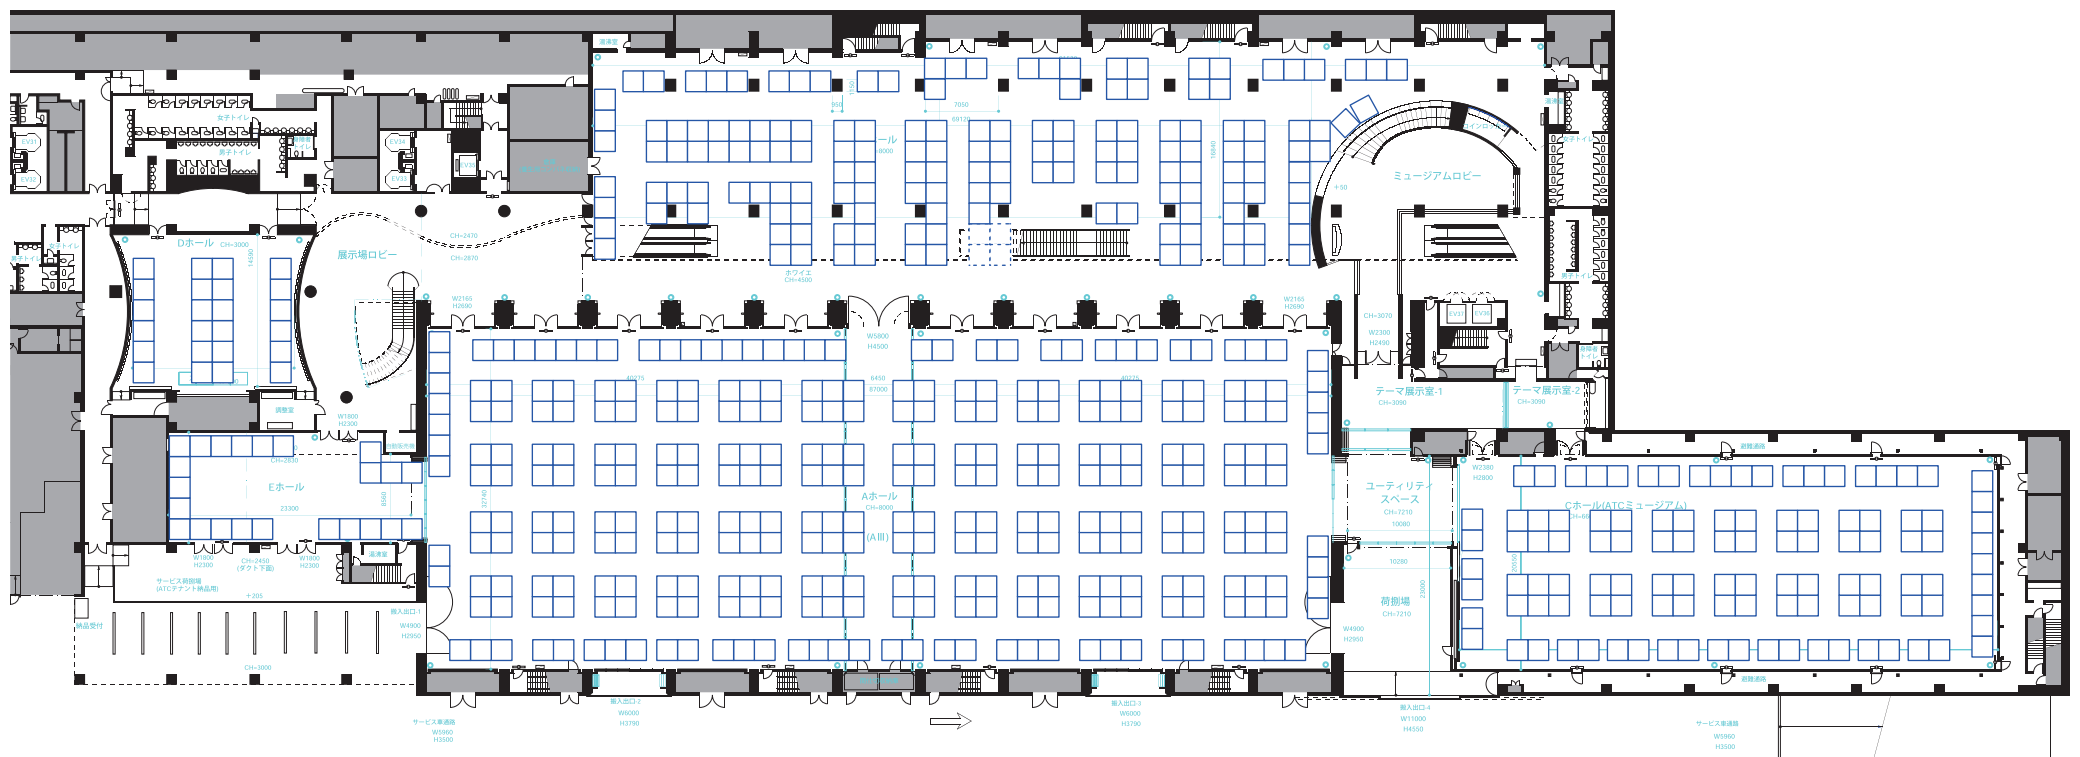

【Floor Plan Data】 Exhibition

HALL A	144 booths
HALL B	46 booths
HALL C	56 booths
HALL D	11 booths
HALL E	12 booths

W3m × D3m

【Floor Plan Data】 Exhibition

HALL A	306 booths
HALL B	156 booths
HALL C	111 booths
HALL D	24 booths
HALL E	23 booths

W2m × D2m