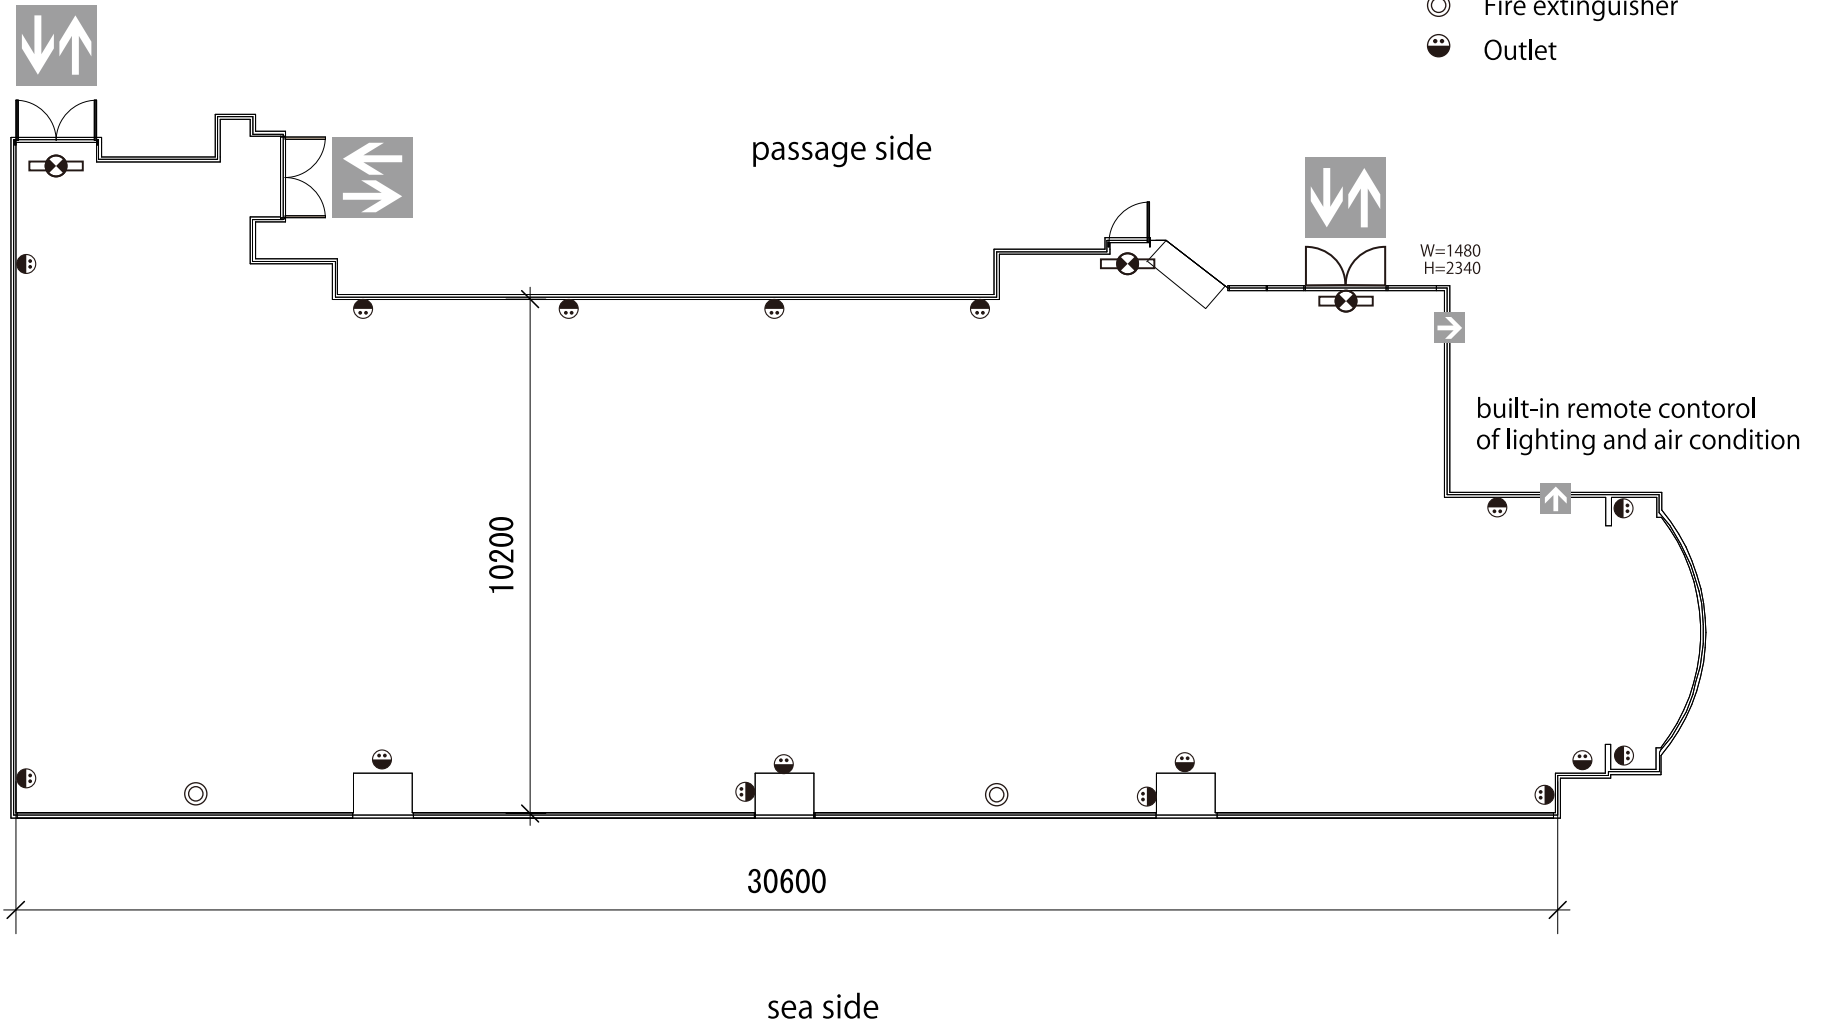

LEGENDS

- 2.8m ceiling height
- Emergency exit
- Fire extinguisher
- Outlet

ATC UMIER CUBE