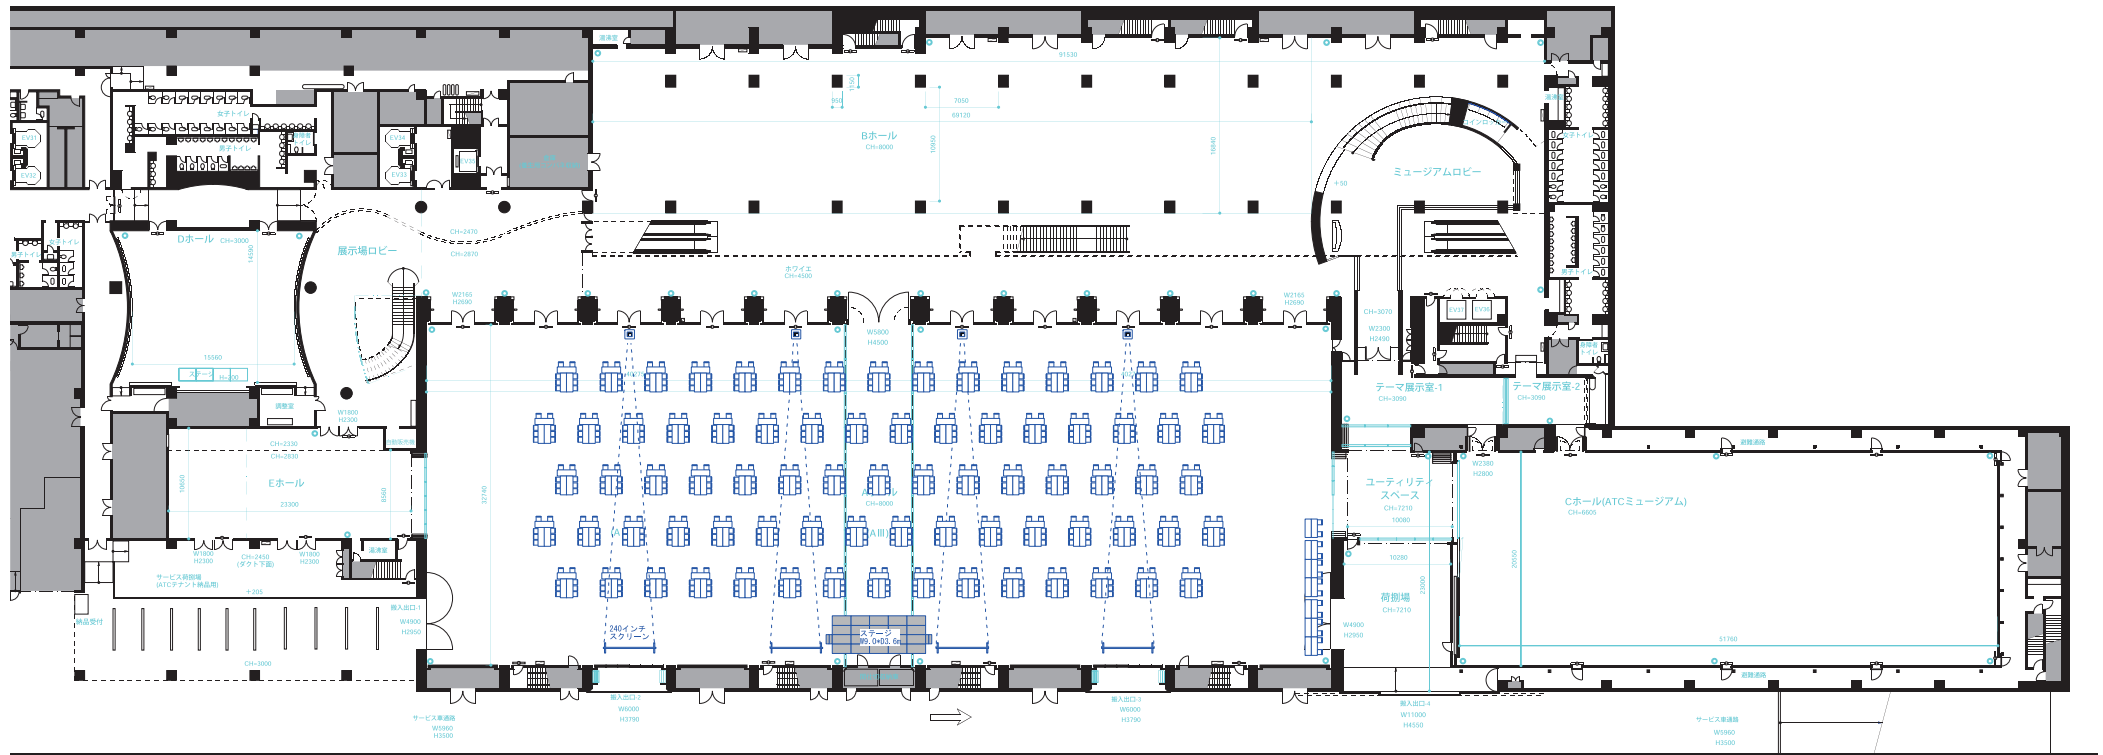

【Floor Plan Data】 Island style

using HALL A 2900m<sup>2</sup>

table size:W1800×D600mm

×117 islands (468 pax)

【Floor Plan Data】 Island style

using HALL A 2900m<sup>2</sup>

table size:W1800×D600mm

×77 islands (616 pax)